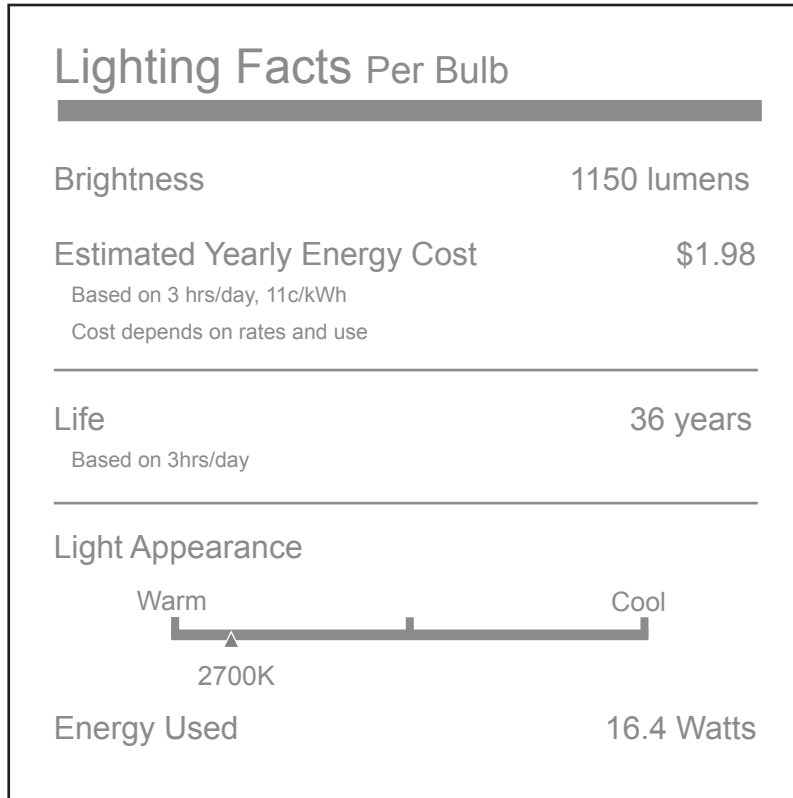

Lighting Facts Label

PAR38 - 2700K

All lamps tested per IESNA LM-79-2008 and reported in compliance with US DoE Lighting Facts program requirements