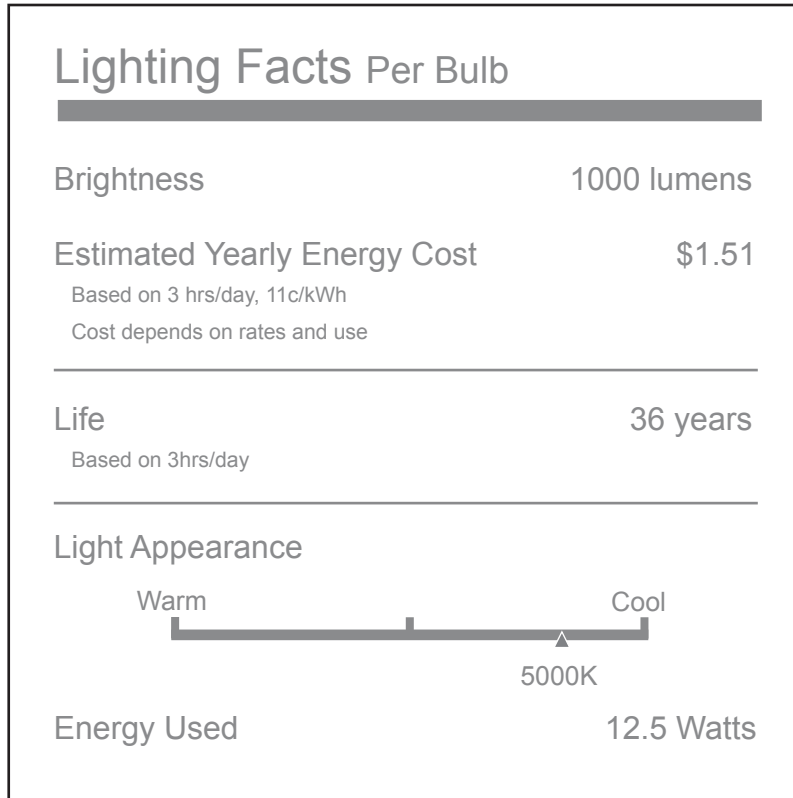

Lighting Facts Label

PAR30 - 5000K

All lamps tested per IESNA LM-79-2008 and reported in compliance with US DoE Lighting Facts program requirements