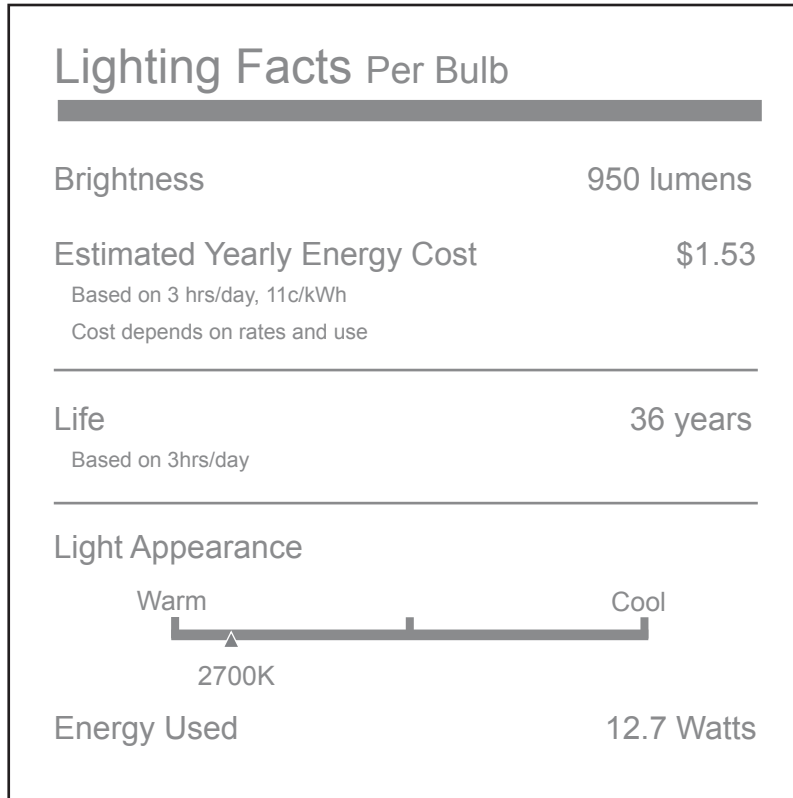

Lighting Facts Label

PAR30 - 2700K

All lamps tested per IESNA LM-79-2008 and reported in compliance with US DoE Lighting Facts program requirements