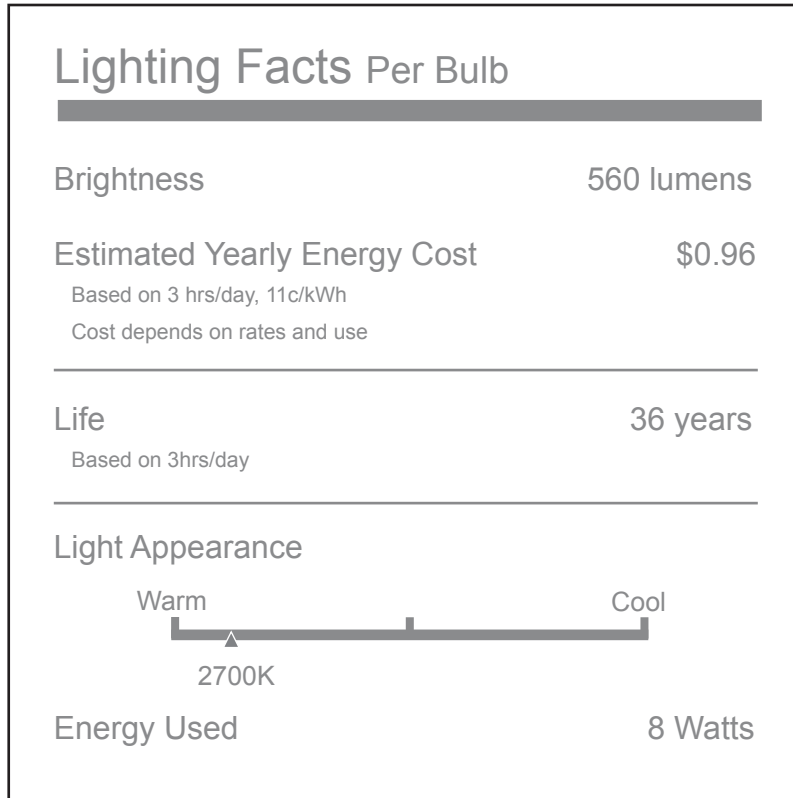

Lighting Facts Label

PAR20 - 2700K

All lamps tested per IESNA LM-79-2008 and reported in compliance with US DoE Lighting Facts program requirements