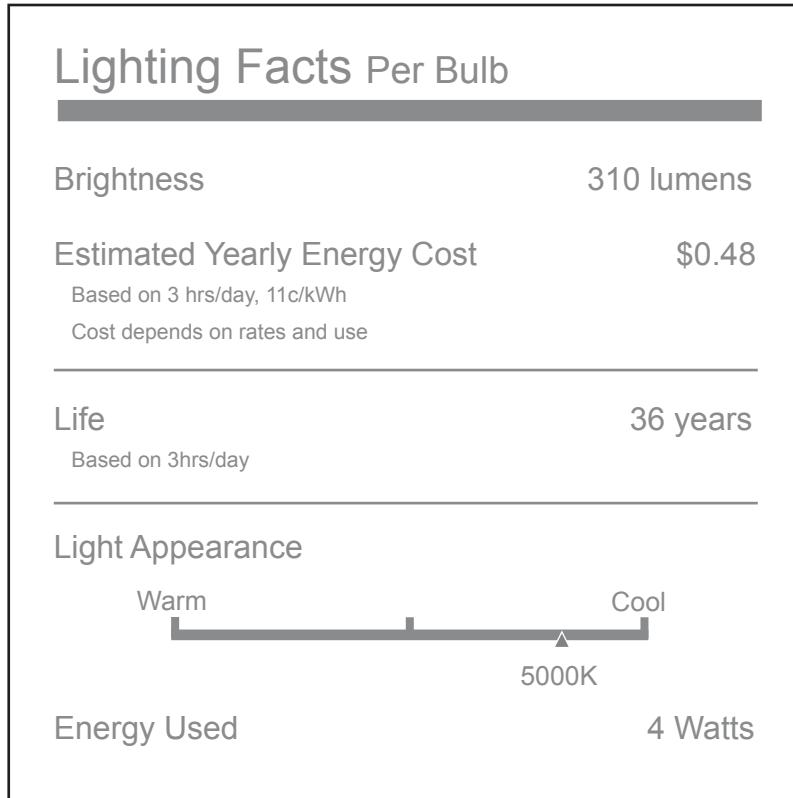

Lighting Facts Label

MR16 - 5000K

All lamps tested per IESNA LM-79-2008 and reported in compliance with US DoE Lighting Facts program requirements