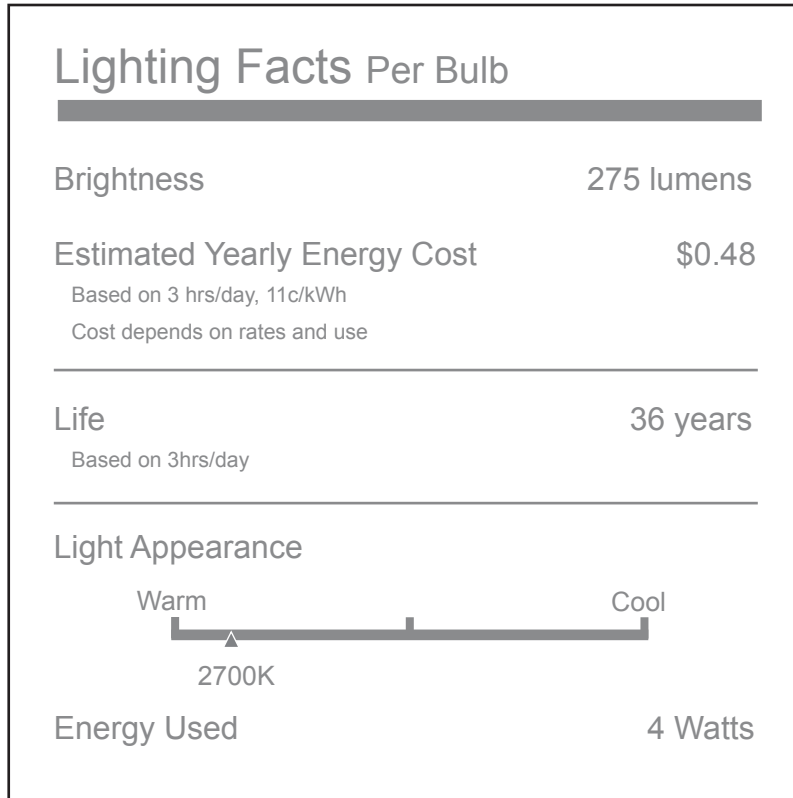

# Lighting Facts Label

MR16 - 2700K

All lamps tested per IESNA LM-79-2008 and reported  
in compliance with US DoE Lighting Facts  
program requirements